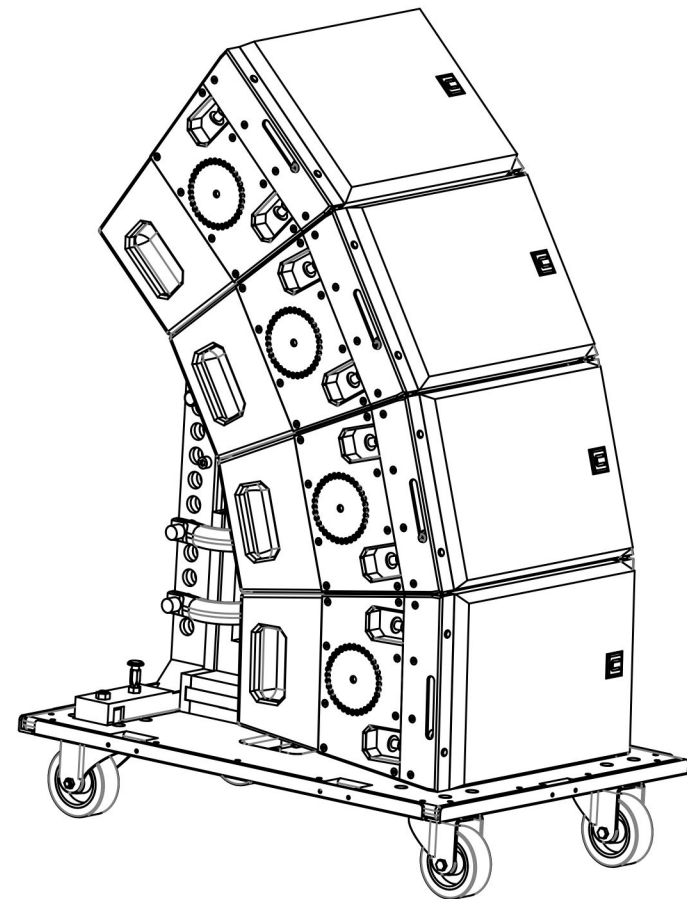

A

0

AN12 : 4 IR10 + Crossbow on Skateboard (flight case cover removed)

MODEL	CCA10-SK	PN		UNIT	MM	OF
PART NAME		APPROVED		THIRD ANGLE PROJECTION		1
MATERIAL		DATE	20191201			PAGE
SCALE						1
DRAWER	Arthur					