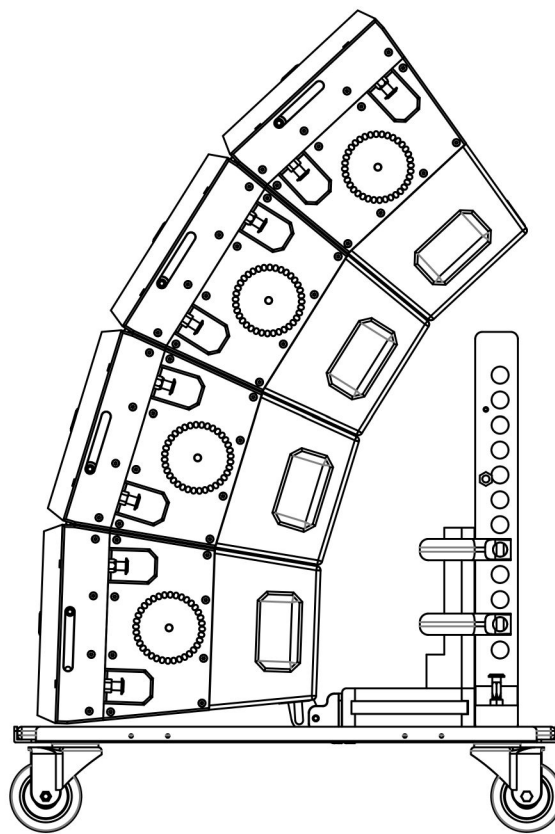

A

0

AN12 : 4 IR10 + Crossbow on Skateboard (flight case cover removed)

MODEL	CCA10-SK	PN		UNIT	MM	OF
PART NAME		APPROVED		THIRD ANGLE PROJECTION		1
MATERIAL		DATE	20191201			PAGE
SCALE						1
DRAWER	Arthur					